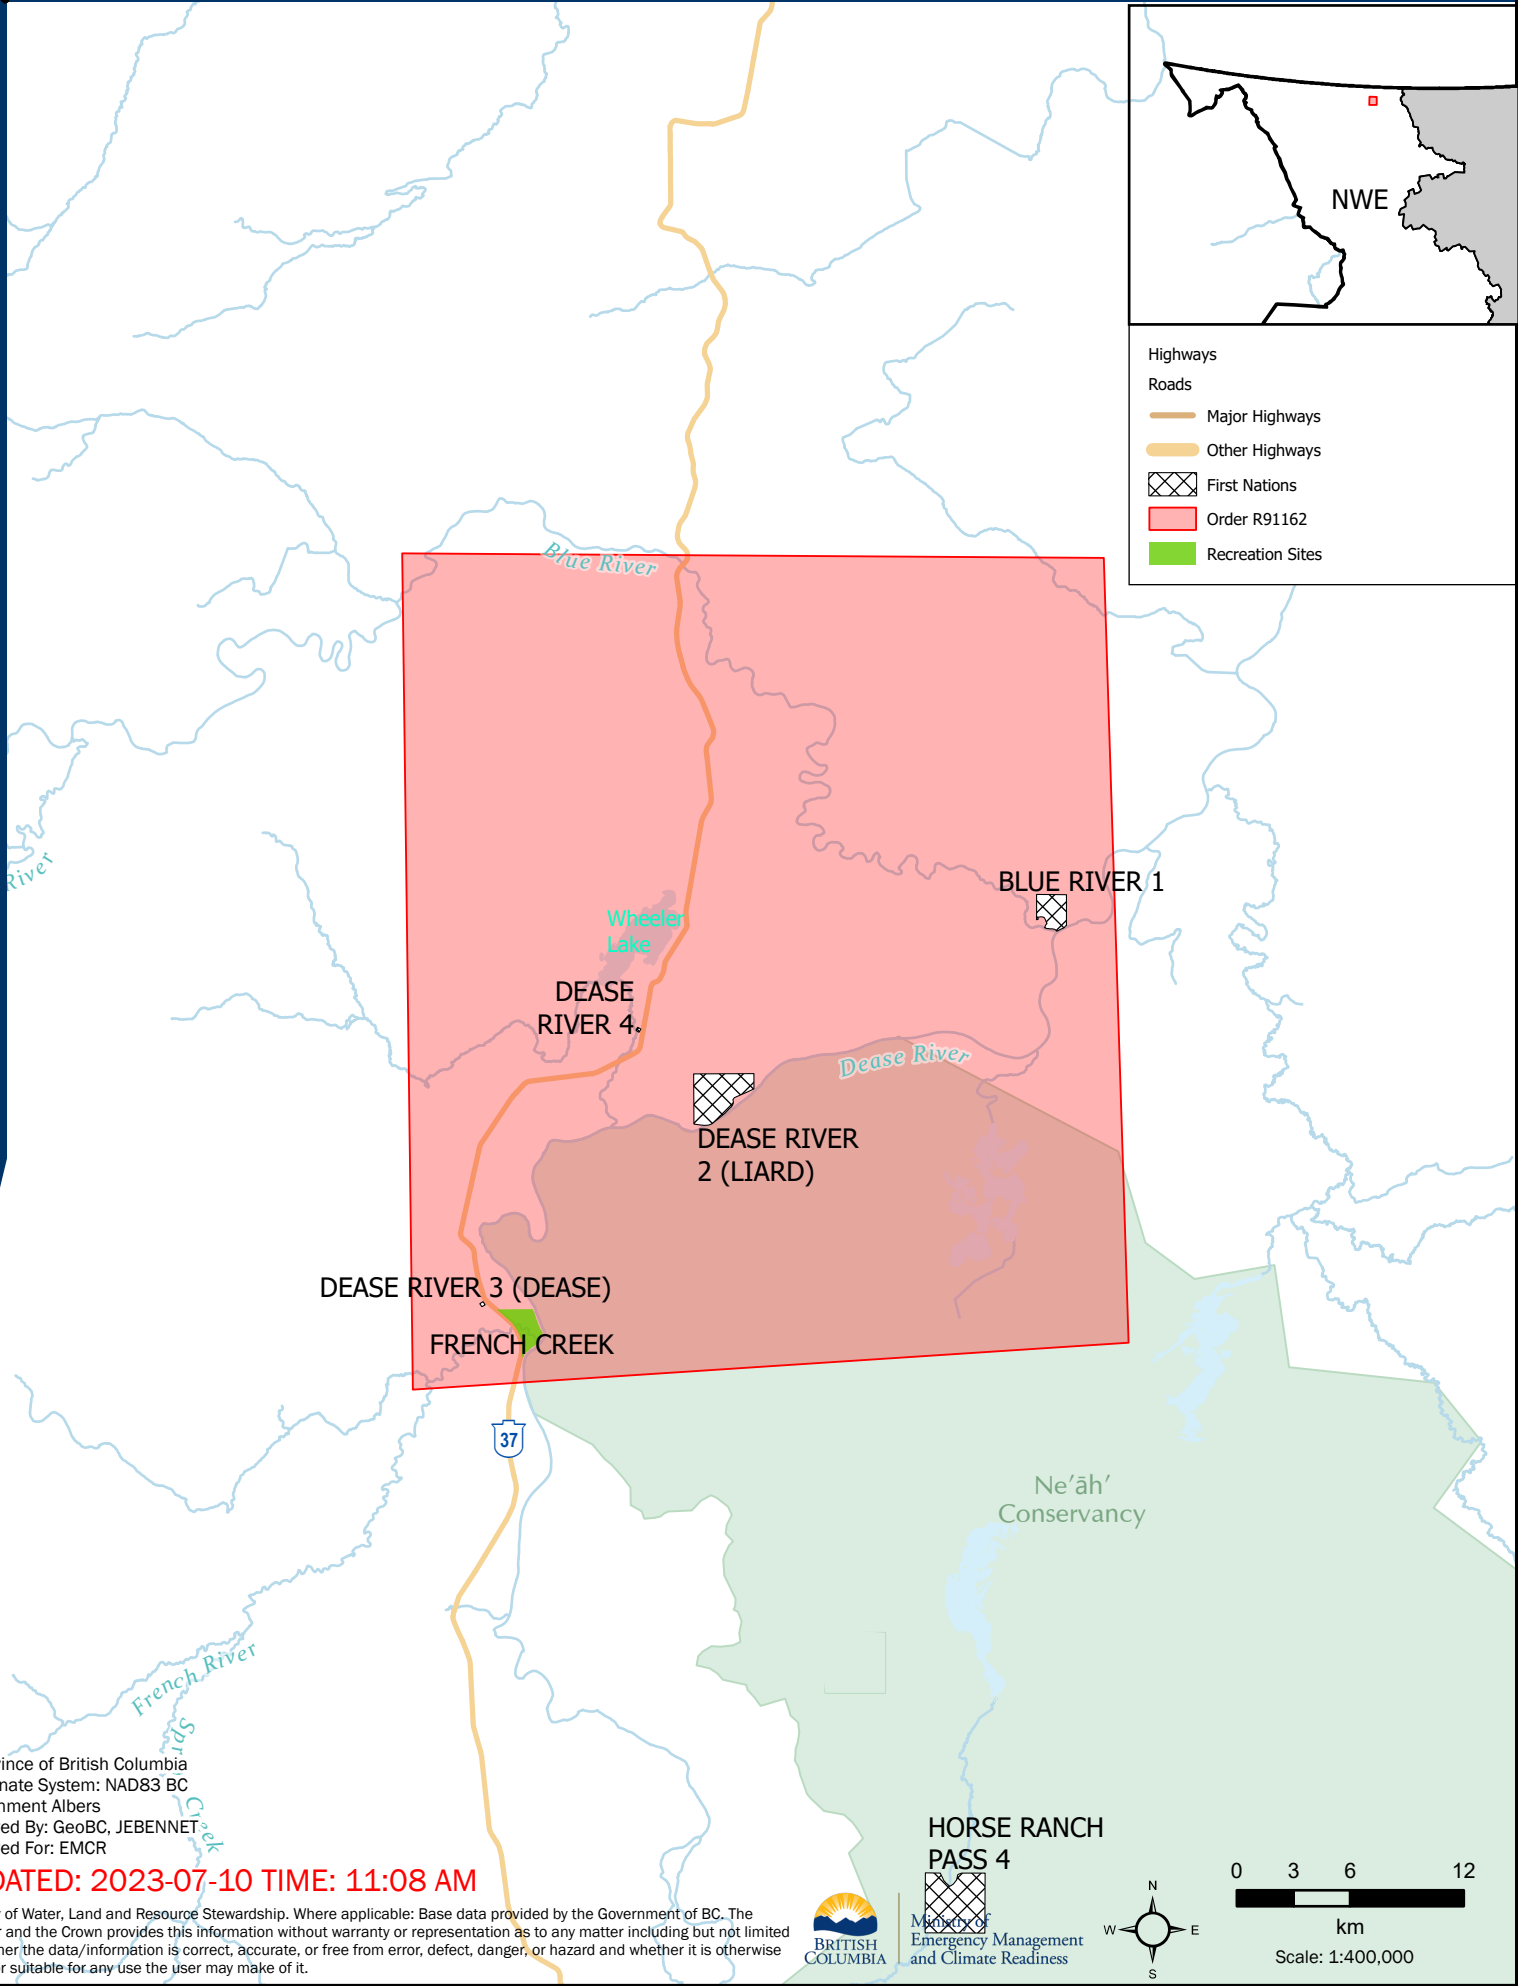

Evacuation Order - Little Blue River Fire

NWE

Highways
Roads

- Major Highways
- Other Highways
- First Nations
- Order R91162
- Recreation Sites

© Province of British Columbia
Coordinate System: NAD83 BC
Environment Albers
Prepared By: GeoBC, JEBENNET
Prepared For: EMCR

UPDATED: 2023-07-10 TIME: 11:08 AM

Ministry of Water, Land and Resource Stewardship. Where applicable: Base data provided by the Government of BC. The Minister and the Crown provides this information without warranty or representation as to any matter including but not limited to whether the data/information is correct, accurate, or free from error, defect, danger, or hazard and whether it is otherwise useful or suitable for any use the user may make of it.

HORSE RANCH
PASS 4

Ministry of
Emergency Management
and Climate Readiness

Scale: 1:400,000