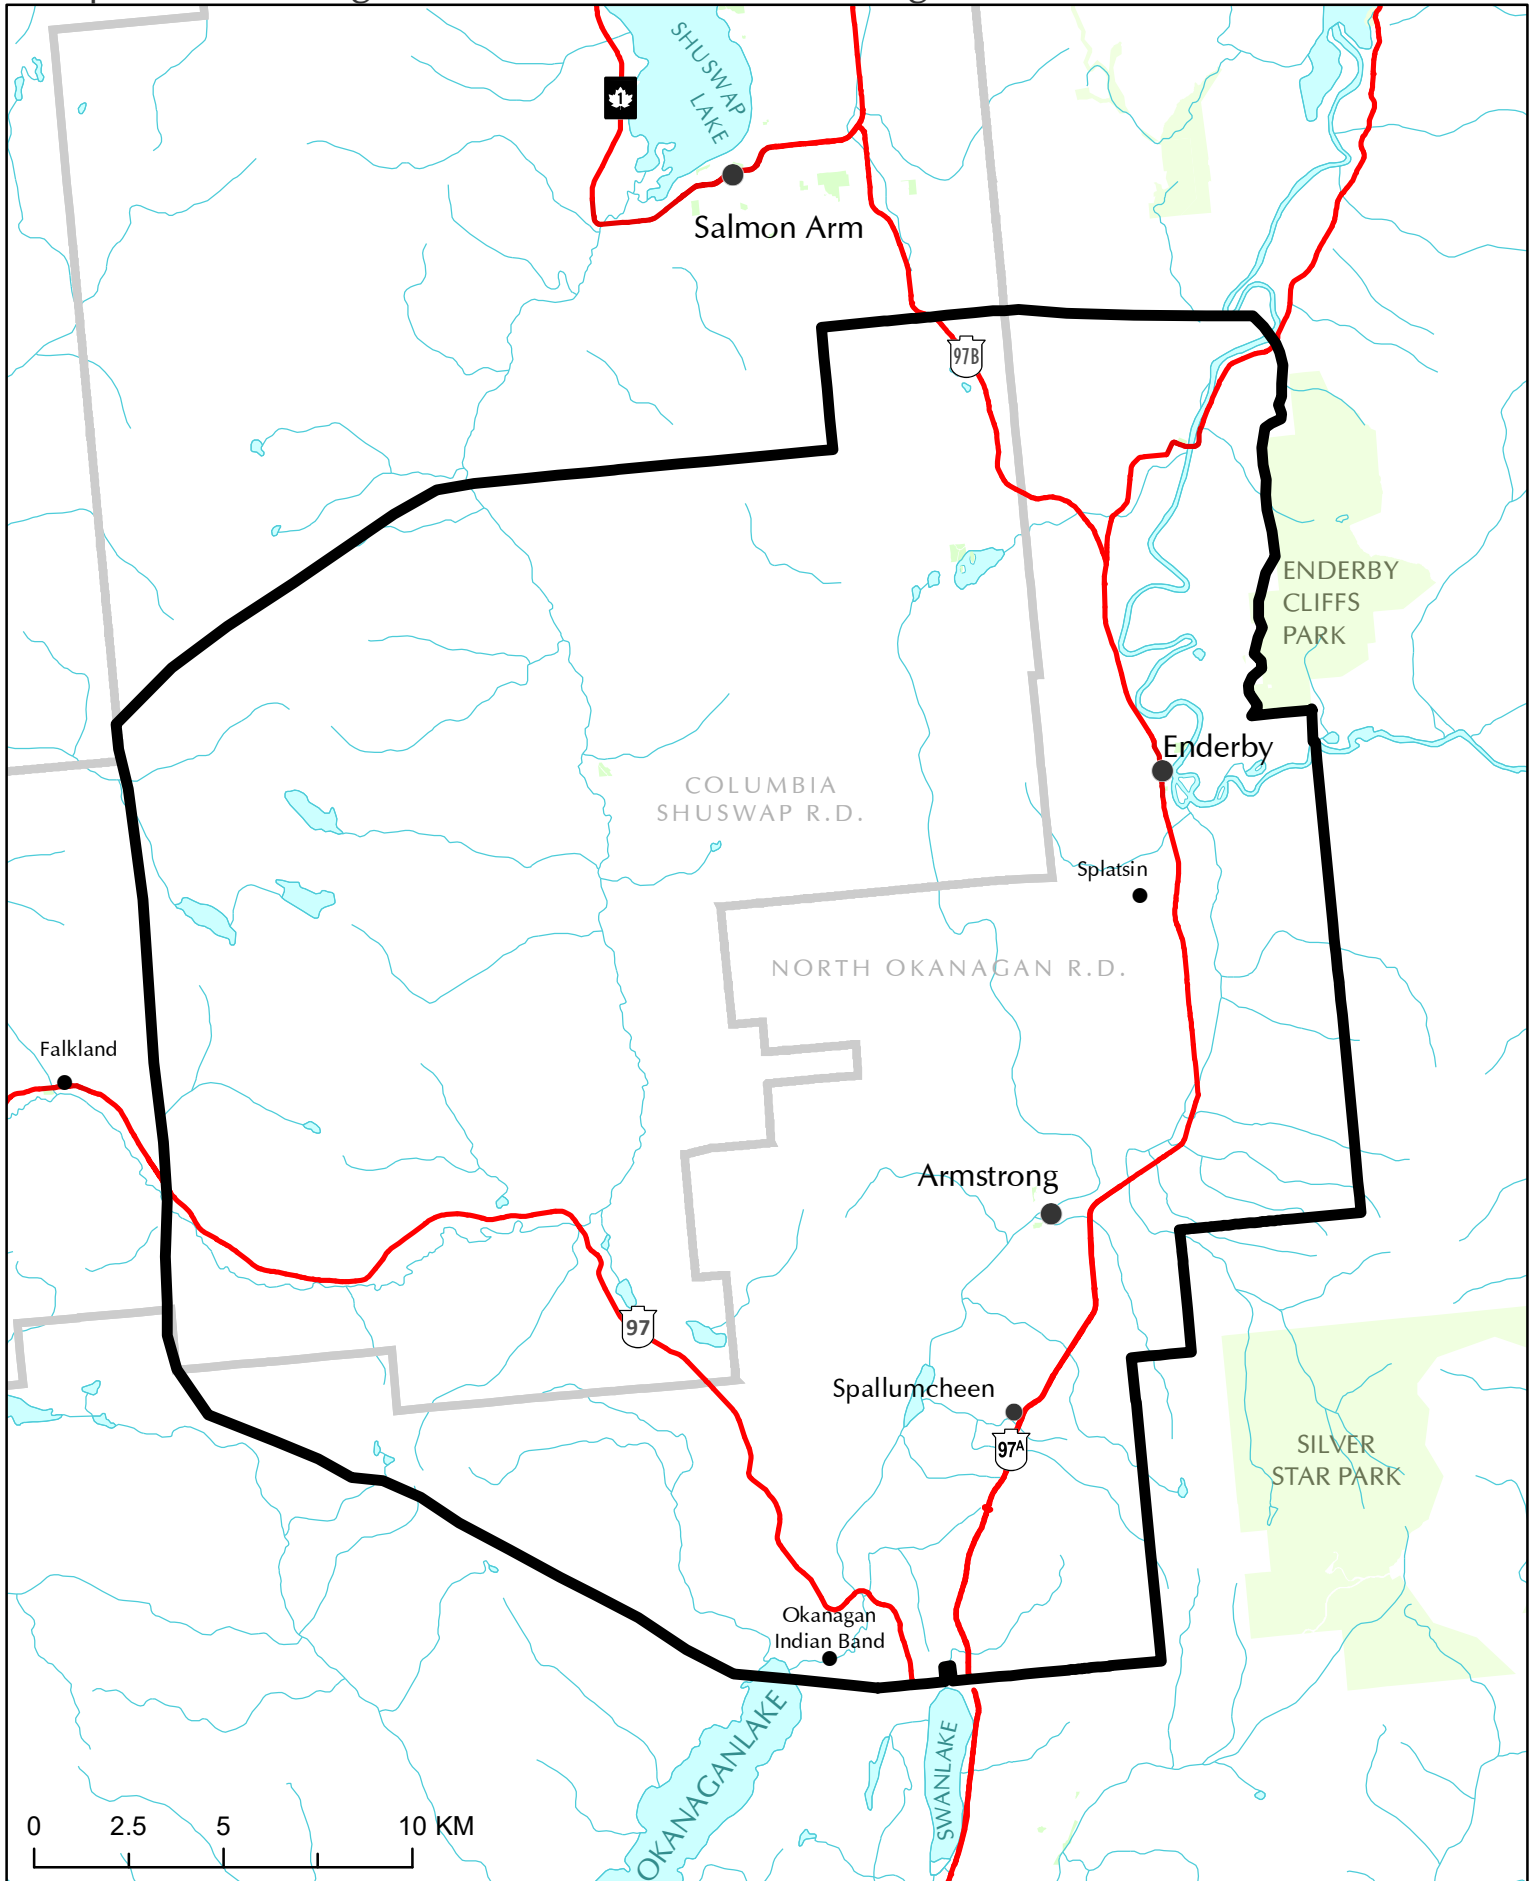

Travel Warning

Armstrong, Spallumcheen, the Okanagan Indian Band, Enderby, and parts of the Regional District of North Okanagan

2021-08-14

UPDATED 2021-08-14 Time: 21:53